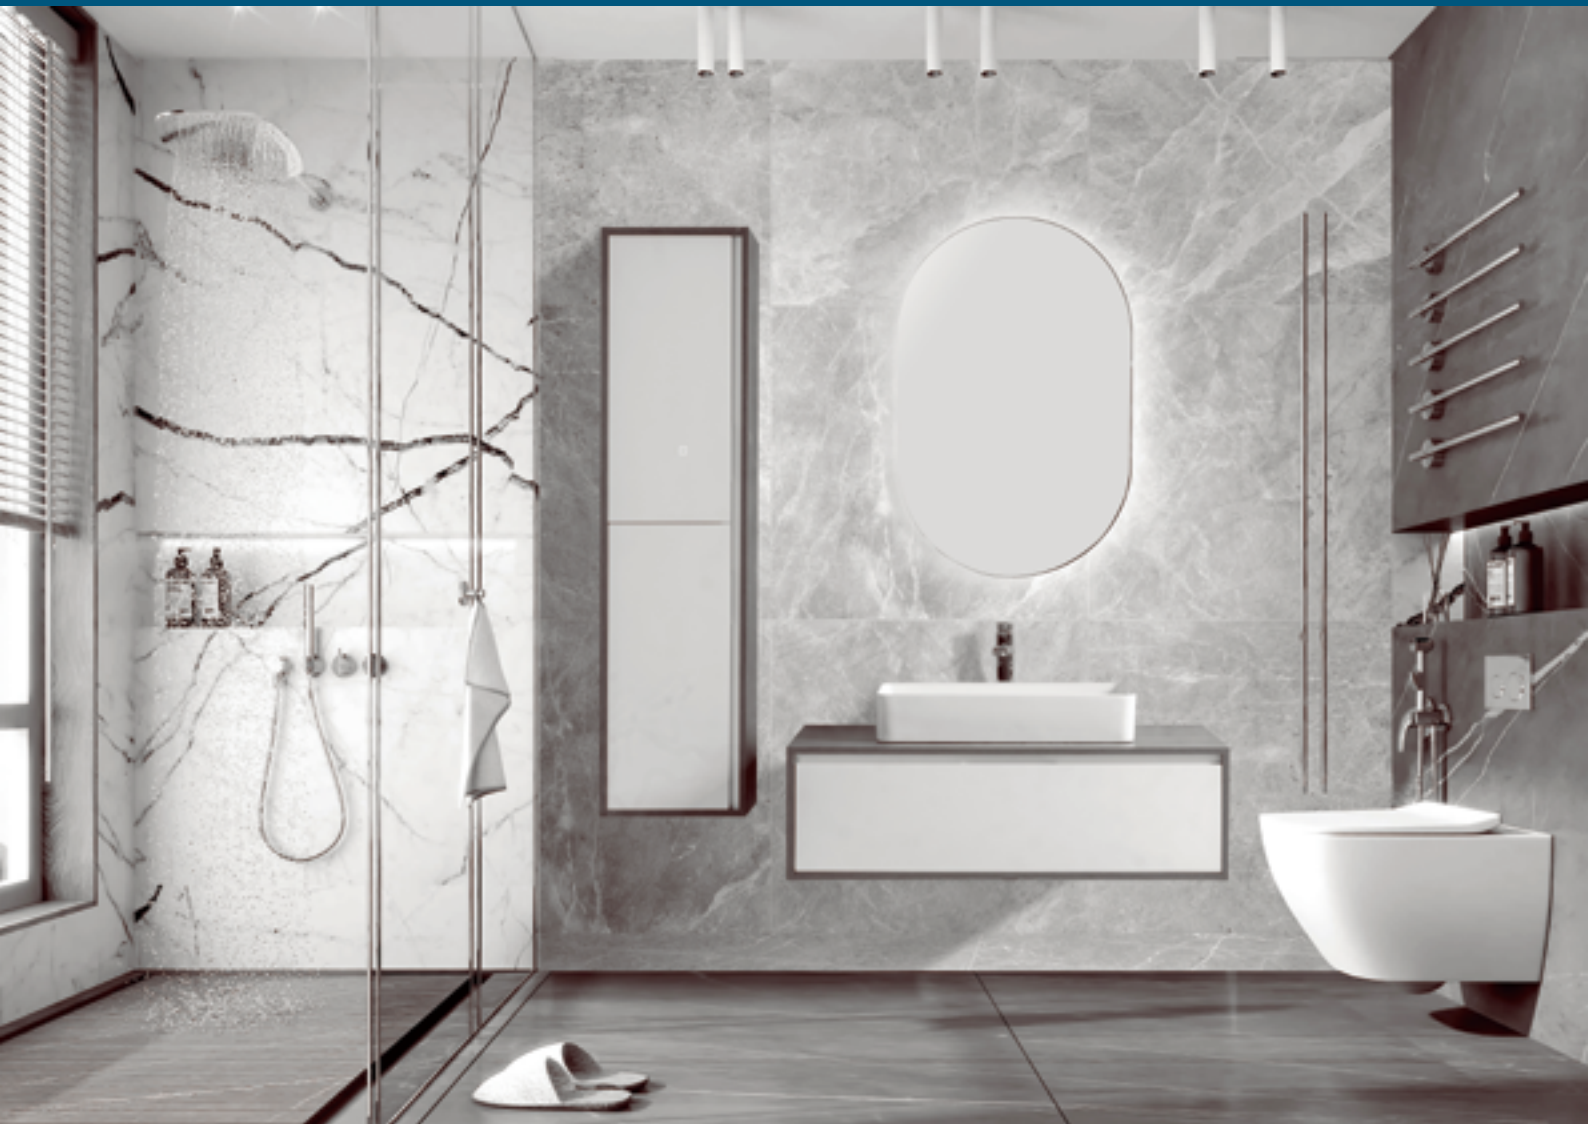

浴室柜系列

Bathroom cabinet

Bathroom Furniture
CATALOGUE PRODUCT

24'

BATHROOM

Model:YJ-01

size:600mm

Model:YJ-02